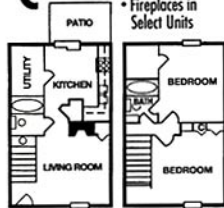

A

DELUXE

- 2 Bedroom Loft • 2 Full Baths
- 1,200 Square Feet

B

- 2 Bedrooms
- 1-3/4 Baths
- 1,008 Square Feet

C

- 2 Bedrooms • 2 Baths
- 1,100 Square Feet
- Fireplaces in Select Units

D

DELUXE

- 3 Bedrooms
- 2-1/2 Baths
- 1,310 Square Feet
- Fireplaces in Select Units

- 2 Bedroom/Study • 2 Full Baths
- 1,380 Square Feet
- Fireplaces in Select Units

E-2

- 3 Bedrooms • 2 Full Baths
- 1,380 Square Feet
- Fireplaces in Select Units